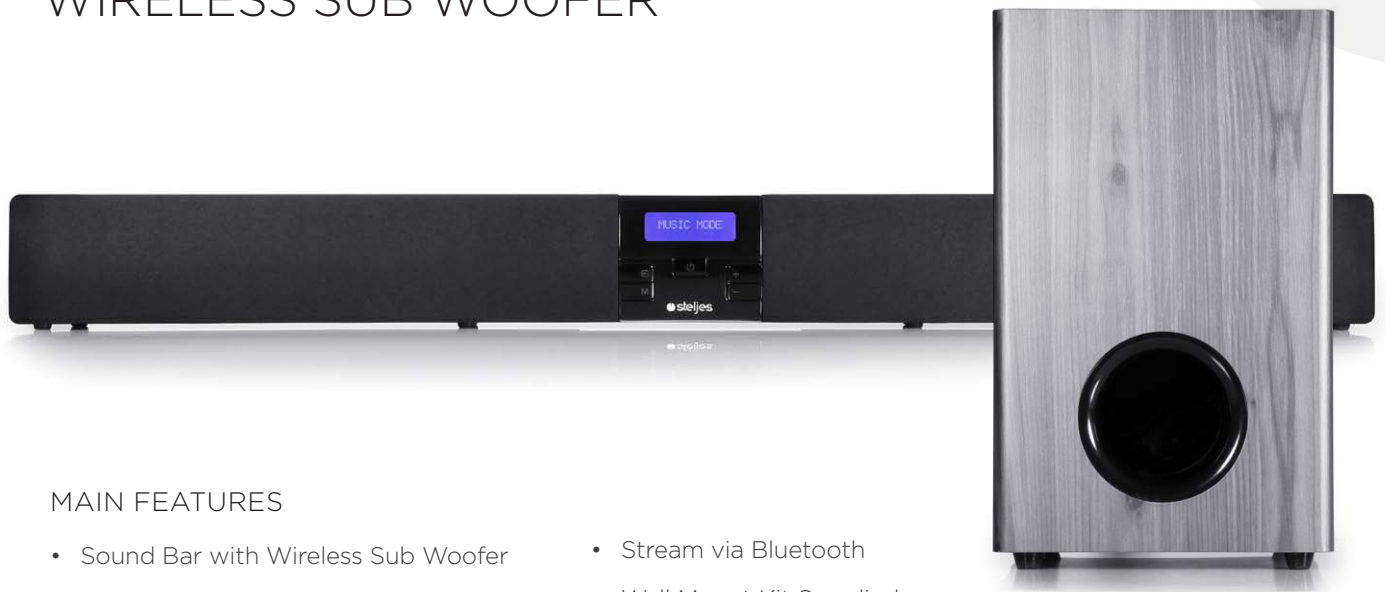

Erato

TV SOUNDBAR WITH WIRELESS SUB WOOFER

MAIN FEATURES

- Sound Bar with Wireless Sub Woofer
- 90W Power Output
- HDMI IN x2 / OUT x1 (ARC)
- Digital & Analogue Audio Inputs
- Stream via Bluetooth
- Wall Mount Kit Supplied
- Auto Dimming LCD Display
- Wireless Sub Woofer

TV Sound Bar with Wireless Sub Woofer

The Steljes Audio Erato TV Sound Bar and wireless subwoofer is a sensible and well-engineered solution to the problems associated with the poor audio performance of today's flat panel TVs.

Fitted with 2 High Frequency Drivers, 2 Mid Range and 1 Bass Driver (located in the subwoofer) the Erato will adeptly handle music and movie tracks with consummate ease.

There are also 3 DSP settings, (MOVIE, MUSIC, VOICE), so that you can get the best performance possible regardless of programme material.